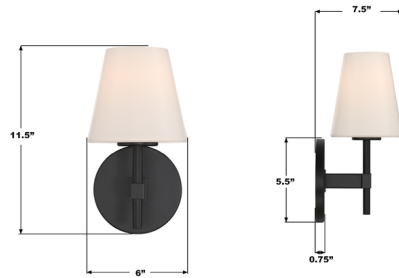

Lightology

lightology.com
866-954-4489
04-23-26

Project: _____

Company: _____

Location: _____ Fixture Type: _____

SPEC #: **CRY1525730**

Approved On: _____ Approved By: _____

Colton Empire Wall Sconce By Crystorama

Description

Both timeless and transitional, the minimalist design makes the Colton Empire Wall Sconce ideal for any home decor. With a distinctive opal white glass shade, this fixture is a smart choice for any room. Designed with thoughtful simplicity, the Colton strikes the perfect balance of function and form.

Shown in black / white

Specifications

COLOR	White
BODY FINISH	Black
WATTAGE	9W
DIMMER	Standard 120V
DIMENSIONS	6"W x 11.5"H x 7.5"D
BULB NOT INCLUDED	1 x A19/Medium (E26)/9W/120V LED
COUNTRY OF ORIGIN	China