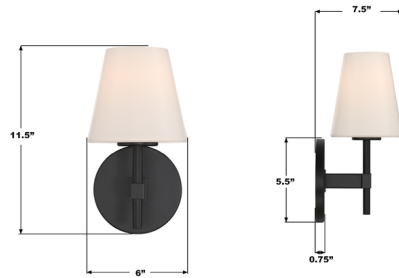

Lightology

lightology.com
866-954-4489
07-01-26

Project: _____

Company: _____

Location: _____ Fixture Type: _____

SPEC #: **CRY1525730**

Approved On: _____ Approved By: _____

Colton Empire Wall Sconce By Crystorama

Description

Both timeless and transitional, the minimalist design makes the Colton Empire Wall Sconce ideal for any home decor. With a distinctive opal white glass shade, this fixture is a smart choice for any room. Designed with thoughtful simplicity, the Colton strikes the perfect balance of function and form.

Shown in black / white

Specifications

COLOR	White
BODY FINISH	Black
WATTAGE	9W
DIMMER	Standard 120V
DIMENSIONS	6"W x 11.5"H x 7.5"D
BULB NOT INCLUDED	1 x A19/Medium (E26)/9W/120V LED
COUNTRY OF ORIGIN	China