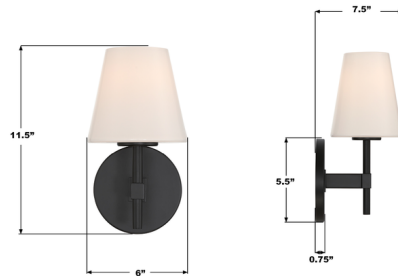

## Colton Empire Wall Sconce By Crystorama

### Description

Both timeless and transitional, the minimalist design makes the Colton Empire Wall Sconce ideal for any home decor. With a distinctive opal white glass shade, this fixture is a smart choice for any room. Designed with thoughtful simplicity, the Colton strikes the perfect balance of function and form.

### Specifications

COLOR	White
BODY FINISH	Black
WATTAGE	9W
DIMMER	Standard 120V
DIMENSIONS	6"W x 11.5"H x 7.5"D
BULB NOT INCLUDED	1 x A19/Medium (E26)/9W/120V LED
COUNTRY OF ORIGIN	China

CLICK TO VIEW PRODUCT