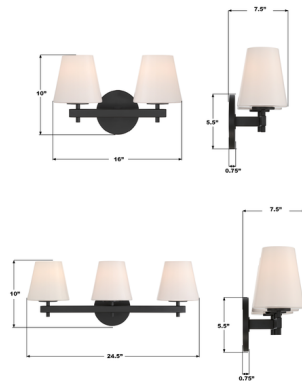

Description

Both timeless and transitional, the minimalist design makes the Colton Empire Bathroom Vanity Light ideal for any home decor. With a distinctive opal white glass shade, this fixture is a smart choice for any room. Designed with thoughtful simplicity, the Colton strikes the perfect balance of function and form.

Shown in black / white

Specifications

COLOR	White
BODY FINISH	Black
WATTAGE	18W
DIMMER	Standard 120V
DIMENSIONS	16"W x 10"H x 7.5"D
BULB NOT INCLUDED	2 x A19/Medium (E26)/9W/120V LED
COUNTRY OF ORIGIN	China