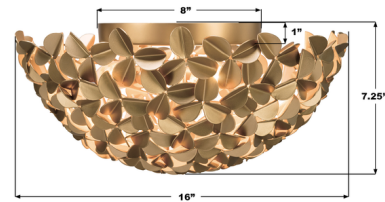

Description

The Cora Semi Flush Ceiling Light showcases a sculptural composition of layered metal leaves, creating dimension and artistry through light and shadow. Both decorative and functional, this collection bring organic movement and a touch of modern craft to any interior setting.

Shown in soft gold

Specifications

| | |
|-------------------|--------------------------------------|
| COLOR | N/A |
| BODY FINISH | Soft Gold |
| WATTAGE | 27W |
| DIMMER | Standard 120V |
| DIMENSIONS | 16"W x 7.25"H |
| BULB NOT INCLUDED | 3 x B10/Candelabra (E12)/9W/120V LED |
| COUNTRY OF ORIGIN | Philippines |