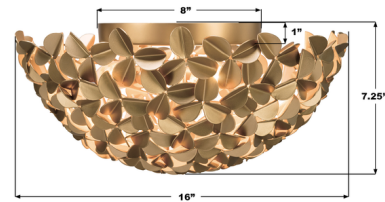

Description

The Cora Semi Flush Ceiling Light showcases a sculptural composition of layered metal leaves, creating dimension and artistry through light and shadow. Both decorative and functional, this collection bring organic movement and a touch of modern craft to any interior setting.

Shown in soft gold

Specifications

COLOR	N/A
BODY FINISH	Soft Gold
WATTAGE	27W
DIMMER	Standard 120V
DIMENSIONS	16"W x 7.25"H
BULB NOT INCLUDED	3 x B10/Candelabra (E12)/9W/120V LED
COUNTRY OF ORIGIN	Philippines