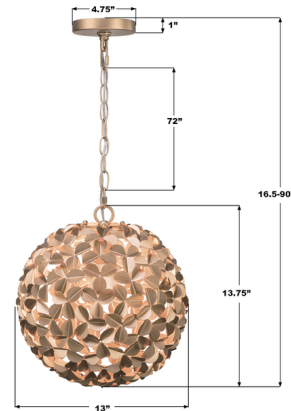

Description

The Cora Chandelier showcases a sculptural composition of layered metal leaves, creating dimension and artistry through light and shadow. Both decorative and functional, this collection bring organic movement and a touch of modern craft to any interior setting.

Specifications

COLOR	N/A
BODY FINISH	Soft Gold
WATTAGE	17W
DIMMER	Standard 120V
DIMENSIONS	13"W x 13.75"H
BULB NOT INCLUDED	1 x A19/Medium (E26)/17W/120V LED
COUNTRY OF ORIGIN	Philippines

Technical Information

PRODUCT DIMENSIONS	Chain Length: 72"
--------------------	-------------------

Shown in soft gold

CLICK TO VIEW PRODUCT

Notes: