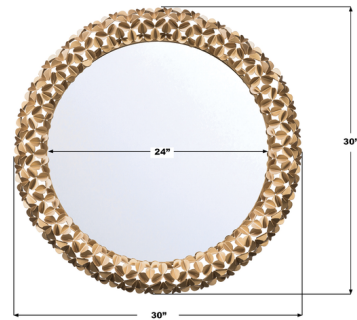

Lightology

lightology.com
866-954-4489
05-24-26

Project: _____

Company: _____

Location: _____ Fixture Type: _____

SPEC #: **CRY1525741**

Approved On: _____ Approved By: _____

Cora Mirror By Crystorama

Description

The Cora Mirror showcases a sculptural composition of layered metal leaves, creating dimension and artistry through light and shadow. Both decorative and functional, this collection bring organic movement and a touch of modern craft to any interior setting.

Shown in soft gold

Specifications

COLOR	N/A
BODY FINISH	Soft Gold
WATTAGE	N/A
DIMMER	N/A
DIMENSIONS	30"W x 30"H x 2.25"D
BULB	N/A
COUNTRY OF ORIGIN	Philippines

CLICK TO VIEW PRODUCT

Notes: