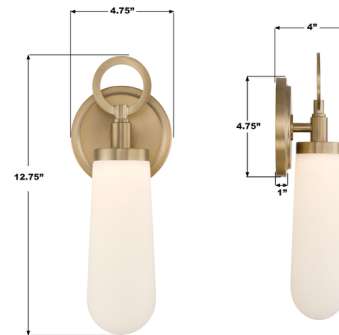

By Crystorama

Description

The Calvin Wall Sconce brings a streamlined aesthetic to wall lighting with its clean lines and understated detailing. Thoughtfully scaled and versatile, this collection integrates effortlessly into a range of interiors, offering both style and subtle sophistication.

Specifications

COLOR White
BODY FINISH Vibrant Gold
WATTAGE 6W
DIMMER Standard 120V
DIMENSIONS 4.75"W x 12.75"H x 4"D
INTEGRATED LED MODULE 1 x LED/6W/120V LED
COUNTRY OF ORIGIN China

Technical Information

LAMP LIFE 30000 hours
COLOR RENDERING 90 CRI
LAMP COLOR 3000K
LUMENS/WATT 96.67
LUMINOUS FLUX 580 lumens

Shown in vibrant gold / white

CLICK TO VIEW PRODUCT

Notes: