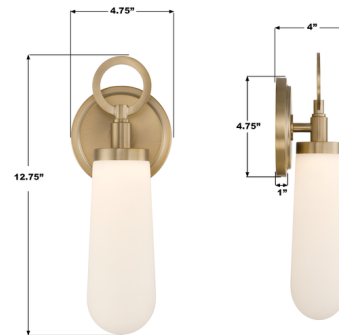

## Calvin Wall Sconce By Crystorama

### Description

The Calvin Wall Sconce brings a streamlined aesthetic to wall lighting with its clean lines and understated detailing. Thoughtfully scaled and versatile, this collection integrates effortlessly into a range of interiors, offering both style and subtle sophistication.

### Specifications

COLOR . . . . . White  
BODY FINISH . . . . . Vibrant Gold  
WATTAGE . . . . . 6W  
DIMMER . . . . . Standard 120V  
DIMENSIONS . . . . . 4.75"W x 12.75"H x 4"D  
INTEGRATED LED MODULE . . . . . 1 x LED/6W/120V LED  
COUNTRY OF ORIGIN . . . . . China

### Technical Information

LAMP LIFE . . . . . 30000 hours  
COLOR RENDERING . . . . . 90 CRI  
LAMP COLOR . . . . . 3000K  
LUMENS/WATT . . . . . 96.67  
LUMINOUS FLUX . . . . . 580 lumens

Shown in vibrant gold / white