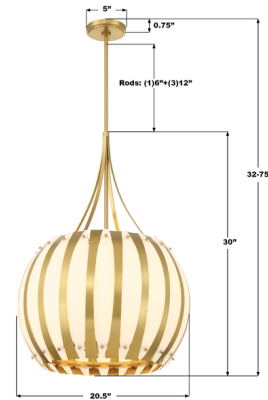

## Daria Chandelier By Crystorama

### Description

The Daria Chandelier pairs sculptural form with luminous Lucite panels, creating a fixture that feels both airy and architectural. Its curved design allows light to softly diffuse, offering a statement piece that blends modern sophistication with artistic presence.

### Specifications

COLOR . . . . . White  
BODY FINISH . . . . . Luxe Gold  
WATTAGE . . . . . 45W  
DIMMER . . . . . Standard 120V  
DIMENSIONS . . . . . 20.5"W x 29.25"H  
BULB NOT INCLUDED . . . . . 5 x B10/Candelabra (E12)/9W/120V LED  
COUNTRY OF ORIGIN . . . . . China

### Technical Information

PRODUCT DIMENSIONS . . . . . Downrods Included: (1) 6" and (3) 12" Stems

CLICK TO VIEW PRODUCT

Notes: