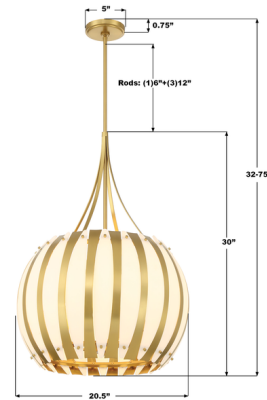

Lightology

lightology.com
866-954-4489
07-02-26

Project: _____

Company: _____

Location: _____ Fixture Type: _____

SPEC #: **CRY1525744**

Approved On: _____ Approved By: _____

Daria Chandelier By Crystorama

Description

The Daria Chandelier pairs sculptural form with luminous Lucite panels, creating a fixture that feels both airy and architectural. Its curved design allows light to softly diffuse, offering a statement piece that blends modern sophistication with artistic presence.

Shown in luxe gold / white

Specifications

COLOR	White
BODY FINISH	Luxe Gold
WATTAGE	45W
DIMMER	Standard 120V
DIMENSIONS	20.5"W x 29.25"H
BULB NOT INCLUDED	5 x B10/Candelabra (E12)/9W/120V LED
COUNTRY OF ORIGIN	China

Technical Information

PRODUCT DIMENSIONS Downrods Included: (1) 6" and (3) 12" Stems

CLICK TO VIEW PRODUCT

Notes: