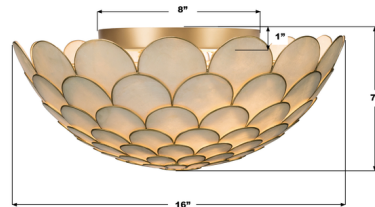

CLICK TO VIEW PRODUCT

Notes: