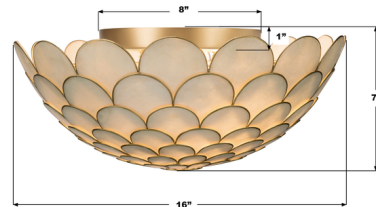

CLICK TO VIEW PRODUCT

Notes: