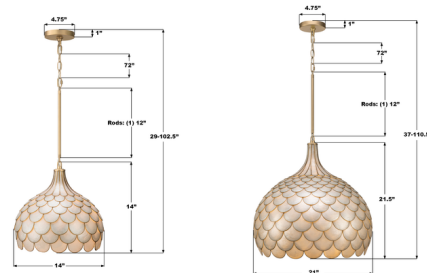

Description

The Darby Pendant highlights the natural translucence of Capiz shell, arranged in a layered design that shimmers with soft luminosity. Each piece celebrates organic texture and artisanal detail, bringing a refined, coastal-inspired sensibility to interiors.

Shown in soft gold / white

Specifications

COLOR	White
BODY FINISH	Soft Gold
WATTAGE	27W
DIMMER	Standard 120V
DIMENSIONS	14"W x 14"H
BULB NOT INCLUDED	3 x G16.5/Candelabra (E12)/9W/120V LED
COUNTRY OF ORIGIN	Philippines

Technical Information

PRODUCT DIMENSIONS Downrods Included: (1) 12" Stems

CLICK TO VIEW PRODUCT

Notes: