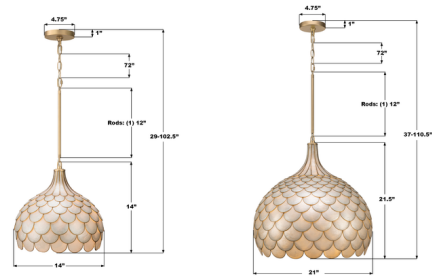

### Description

The Darby Pendant highlights the natural translucence of Capiz shell, arranged in a layered design that shimmers with soft luminosity. Each piece celebrates organic texture and artisanal detail, bringing a refined, coastal-inspired sensibility to interiors.

### Specifications

COLOR . . . . . White  
BODY FINISH . . . . . Soft Gold  
WATTAGE . . . . . 27W  
DIMMER . . . . . Standard 120V  
DIMENSIONS . . . . . 14"W x 14"H  
BULB NOT INCLUDED . . . . . 3 x G16.5/Candelabra (E12)/9W/120V LED  
COUNTRY OF ORIGIN . . . . . Philippines

### Technical Information

PRODUCT DIMENSIONS . . . . . Downrods Included: (1) 12" Stems

CLICK TO VIEW PRODUCT

Notes: