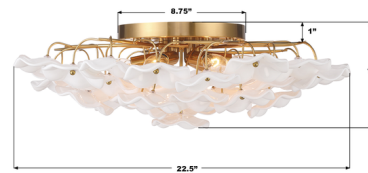

Description

The Esme Semi Flush Ceiling Light is a modern take on the iconic Sputnik design, blending vintage sophistication with a fresh, dynamic twist. Its array of brass rods extend outwards, culminating in hand-blown art glass shaped like delicate flower petals.

Shown in aged brass / green

Specifications

COLOR	Green
BODY FINISH	Aged Brass
WATTAGE	42W
DIMMER	Standard 120V
DIMENSIONS	22.5"W x 7"H
BULB NOT INCLUDED	6 x B10/Candelabra (E12)/7W/120V LED
COUNTRY OF ORIGIN	China