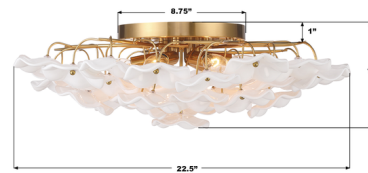

Description

The Esme Semi Flush Ceiling Light is a modern take on the iconic Sputnik design, blending vintage sophistication with a fresh, dynamic twist. Its array of brass rods extend outwards, culminating in hand-blown art glass shaped like delicate flower petals.

Shown in aged brass / white

Specifications

COLOR	White
BODY FINISH	Aged Brass
WATTAGE	42W
DIMMER	Standard 120V
DIMENSIONS	22.5"W x 7"H
BULB NOT INCLUDED	6 x B10/Candelabra (E12)/7W/120V LED
COUNTRY OF ORIGIN	China