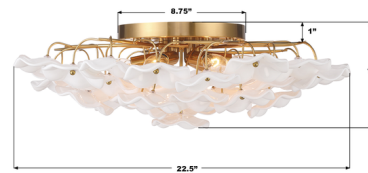

Lightology

lightology.com
866-954-4489
06-01-26

Project: _____

Company: _____

Location: _____ Fixture Type: _____

SPEC #: **CRY1525751**

Approved On: _____ Approved By: _____

Esme Semi Flush Ceiling Light By Crystorama

Description

The Esme Semi Flush Ceiling Light is a modern take on the iconic Sputnik design, blending vintage sophistication with a fresh, dynamic twist. Its array of brass rods extend outwards, culminating in hand-blown art glass shaped like delicate flower petals.

Shown in aged brass / white

Specifications

COLOR	White
BODY FINISH	Aged Brass
WATTAGE	42W
DIMMER	Standard 120V
DIMENSIONS	22.5"W x 7"H
BULB NOT INCLUDED	6 x B10/Candelabra (E12)/7W/120V LED
COUNTRY OF ORIGIN	China