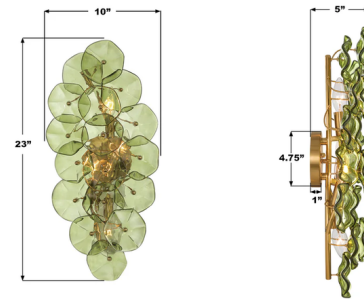

By Crystorama

Description

The Esme Wall Sconce is a modern take on the iconic Sputnik design, blending vintage sophistication with a fresh, dynamic twist. Its array of brass rods extend outwards, culminating in hand-blown art glass shaped like delicate flower petals. This striking piece transforms a room, offering a different visual experience whether it's illuminated or not.

Shown in aged brass / blue

Specifications

COLOR	Blue
BODY FINISH	Aged Brass
WATTAGE	28W
DIMMER	Standard 120V
DIMENSIONS	23\"W x 10\"H x 5\"D
BULB NOT INCLUDED	4 x B10/Candelabra (E12)/7W/120V LED
COUNTRY OF ORIGIN	China