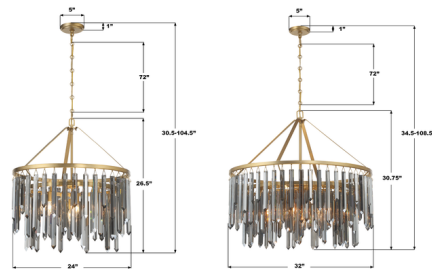

### Description

The Gemma Chandelier creates dramatic radiance through its cascading prisms of silver shadow crystal. Each fixture captures and reflects light with striking dimension, offering a bold yet refined statement suited for both modern and transitional spaces.

### Specifications

COLOR . . . . . Silver  
 BODY FINISH . . . . . Modern Gold  
 WATTAGE . . . . . 63W  
 DIMMER . . . . . Standard 120V  
 DIMENSIONS . . . . . 24\"W x 26.5\"H  
 BULB NOT INCLUDED . . . . . 7 x B10/Candelabra (E12)/9W/120V LED  
 COUNTRY OF ORIGIN . . . . . China

### Technical Information

PRODUCT DIMENSIONS . . . . . Chain Length: 72"

CLICK TO VIEW PRODUCT

Notes: