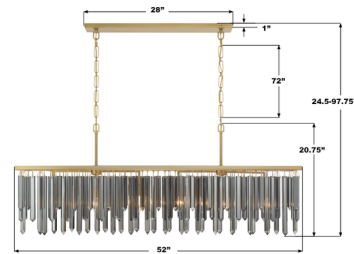

By Crystorama

Description

The Gemma Linear Chandelier creates dramatic radiance through its cascading prisms of silver shadow crystal. Each fixture captures and reflects light with striking dimension, offering a bold yet refined statement suited for both modern and transitional spaces.

Shown in modern gold / silver

Specifications

COLOR	Silver
BODY FINISH	Modern Gold
WATTAGE	54W
DIMMER	Standard 120V
DIMENSIONS	52"L x 9.25"W x 20.75"H
BULB NOT INCLUDED	6 x B10/Candelabra (E12)/9W/120V LED
COUNTRY OF ORIGIN	China

Technical Information

PRODUCT DIMENSIONS Downrods Included: (2) 6" Stems

CLICK TO VIEW PRODUCT

Notes: