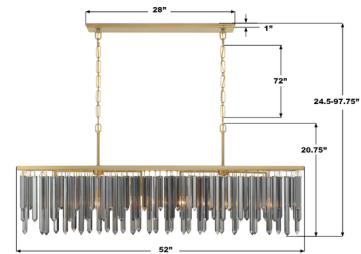

### Description

The Gemma Linear Chandelier creates dramatic radiance through its cascading prisms of silver shadow crystal. Each fixture captures and reflects light with striking dimension, offering a bold yet refined statement suited for both modern and transitional spaces.

### Specifications

COLOR . . . . . Silver  
BODY FINISH . . . . . Modern Gold  
WATTAGE . . . . . 54W  
DIMMER . . . . . Standard 120V  
DIMENSIONS . . . . . 52"L x 9.25"W x 20.75"H  
BULB NOT INCLUDED . . . . . 6 x B10/Candelabra (E12)/9W/120V LED  
COUNTRY OF ORIGIN . . . . . China

### Technical Information

PRODUCT DIMENSIONS . . . . . Downrods Included: (2) 6" Stems

CLICK TO VIEW PRODUCT

Notes: