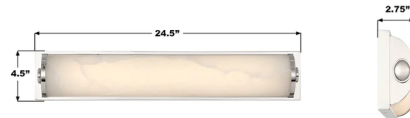

Description

The Jarvis Intergrated Wall Sconce features a sleek, modern design with clean lines that enhance light diffusion. This collection combines form and function in multiple finish options, offering a versatile lighting solution suited for various residential applications. Its refined, minimalist structure ensures it integrates seamlessly into contemporary and transitional spaces. Can be mounted horizontally or vertically.

Shown in aged brass / white

Specifications

COLOR	White
BODY FINISH	Aged Brass
WATTAGE	22W
DIMMER	Standard 120V
DIMENSIONS	24.5"W x 4.5"H x 2.75"D
INTEGRATED LED MODULE	1 x LED/22W/120V LED
COUNTRY OF ORIGIN	China

Technical Information

LAMP LIFE	30000 hours
COLOR RENDERING	90 CRI
LAMP COLOR	3000K
LUMENS/WATT	31.82
LUMINOUS FLUX	700 lumens

CLICK TO VIEW PRODUCT

Notes: