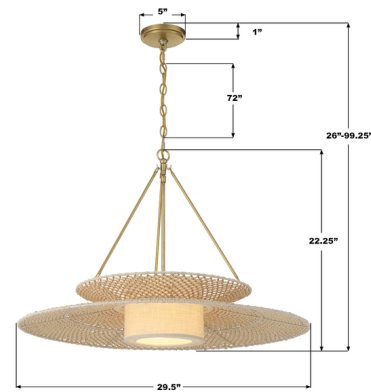

Lightology

lightology.com
866-954-4489
07-01-26

Project: _____
 Company: _____
 Location: _____ Fixture Type: _____
 SPEC #: **CRY1525781**
 Approved On: _____ Approved By: _____

Janipher Chandelier By Crystorama

Description

The Janipher Chandelier combines artisanal detail with natural refinement. Hand-wrapped beads create an airy sense of texture, while a fabric shade softly diffuses the light. The result is a fixture that feels both organic and elevated, perfect for layered, contemporary interiors.

Shown in soft gold / ivory

Specifications

COLOR	Ivory
BODY FINISH	Soft Gold
WATTAGE	9W
DIMMER	Standard 120V
DIMENSIONS	29.5"W x 22.25"H
BULB NOT INCLUDED	1 x A19/Medium (E26)/9W/120V LED
COUNTRY OF ORIGIN	China

Technical Information

PRODUCT DIMENSIONS	Chain Length: 72"
--------------------	-------------------

CLICK TO VIEW PRODUCT

Notes: