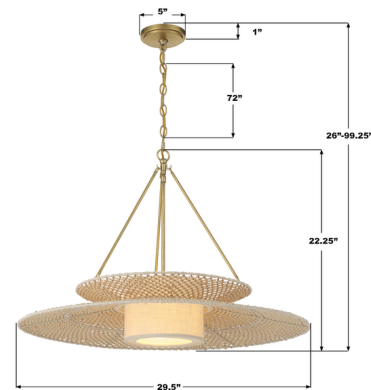

By Crystorama

Description

The Janipher Chandelier combines artisanal detail with natural refinement. Hand-wrapped beads create an airy sense of texture, while a fabric shade softly diffuses the light. The result is a fixture that feels both organic and elevated, perfect for layered, contemporary interiors.

Shown in soft gold / ivory

Specifications

COLOR	Ivory
BODY FINISH	Soft Gold
WATTAGE	9W
DIMMER	Standard 120V
DIMENSIONS	29.5"W x 22.25"H
BULB NOT INCLUDED	1 x A19/Medium (E26)/9W/120V LED
COUNTRY OF ORIGIN	China