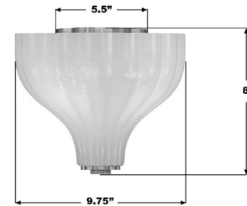

Description

The Layton Semi Flush Ceiling Light highlights the artistry of textured striae glass, offering a luminous surface that adds depth and dimension to the light it casts. Both versatile and distinctive, Layton brings a refined detail that works beautifully across a range of interiors

Shown in luxe gold / white

Specifications

COLOR	White
BODY FINISH	Luxe Gold
WATTAGE	21W
DIMMER	Standard 120V
DIMENSIONS	9.75"W x 8"H
BULB NOT INCLUDED	3 x B10/Candelabra (E12)/7W/120V LED
COUNTRY OF ORIGIN	China