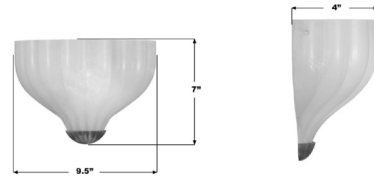

CLICK TO VIEW PRODUCT

Notes: