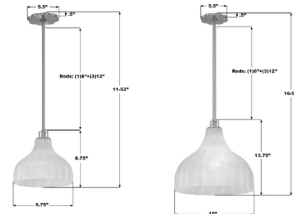

Description

The Layton Pendant highlights the artistry of textured striae glass, offering a luminous surface that adds depth and dimension to the light it casts. Both versatile and distinctive, Layton brings a refined detail that works beautifully across a range of interiors

Shown in luxe gold / white

Specifications

COLOR White
BODY FINISH Luxe Gold
WATTAGE 9W
DIMMER Standard 120V
DIMENSIONS 9.75"W x 8.75"H
BULB NOT INCLUDED 1 x A19/Medium (E26)/9W/120V LED
COUNTRY OF ORIGIN China

Technical Information

PRODUCT DIMENSIONS Downrods Included: (1) 6" and (3) 12" Stems

CLICK TO VIEW PRODUCT

Notes: