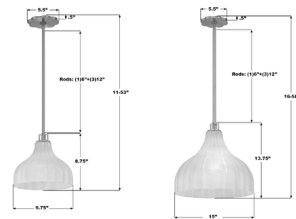

### Specifications

COLOR . . . . . White  
BODY FINISH . . . . . Luxe Gold  
WATTAGE . . . . . 9W  
DIMMER . . . . . Standard 120V  
DIMENSIONS . . . . . 9.75"W x 8.75"H  
BULB NOT INCLUDED . . . . . 1 x A19/Medium (E26)/9W/120V LED  
COUNTRY OF ORIGIN . . . . . China

### Technical Information

PRODUCT DIMENSIONS . . . . . Downrods Included: (1) 6" and (3) 12" Stems

CLICK TO VIEW PRODUCT

Notes: