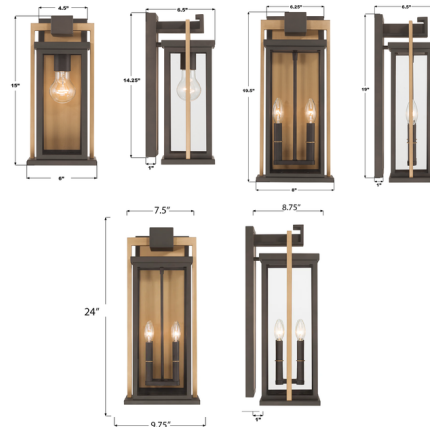

By Crystorama

Description

The Lendel Outdoor Wall Sconce combines clean architectural lines with the clarity of glass panels, creating outdoor lighting that feels both structured and refined. Designed to enhance exterior spaces, these fixtures provide a modern statement while offering durability and timeless appeal.

Shown in twilight bronze / textured gold

Specifications

COLOR	N/A
BODY FINISH	Twilight Bronze / Textured Gold
WATTAGE	17W
DIMMER	Standard 120V
DIMENSIONS	6"W x 15"H x 6.5"D
BULB NOT INCLUDED	1 x A19/Medium (E26)/17W/120V LED
COUNTRY OF ORIGIN	China