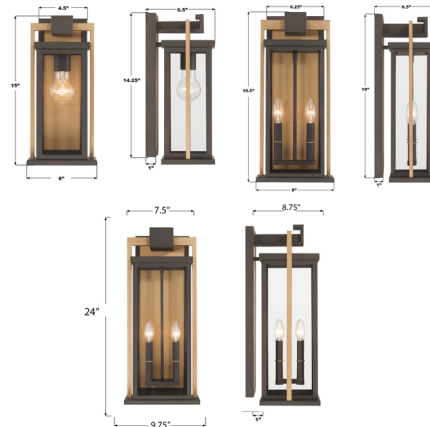

Lightology

lightology.com
866-954-4489
04-21-26

Project: _____

Company: _____

Location: _____ Fixture Type: _____

SPEC #: **CRY1525791**

Approved On: _____ Approved By: _____

Lendel Outdoor Wall Sconce By Crystorama

Description

The Lendel Outdoor Wall Sconce combines clean architectural lines with the clarity of glass panels, creating outdoor lighting that feels both structured and refined. Designed to enhance exterior spaces, these fixtures provide a modern statement while offering durability and timeless appeal.

Shown in twilight bronze / textured gold

Specifications

COLOR	N/A
BODY FINISH	Twilight Bronze / Textured Gold
WATTAGE	17W
DIMMER	Standard 120V
DIMENSIONS	6"W x 15"H x 6.5"D
BULB NOT INCLUDED	1 x A19/Medium (E26)/17W/120V LED
COUNTRY OF ORIGIN	China