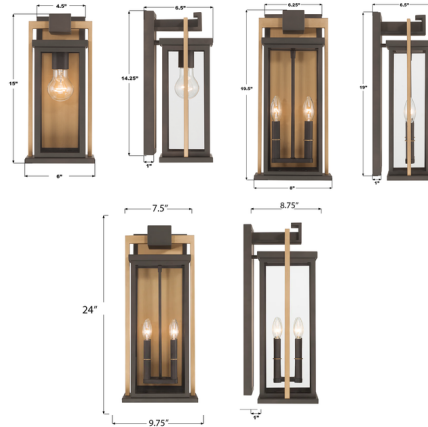

Lightology

lightology.com
866-954-4489
04-22-26

Project: _____

Company: _____

Location: _____ Fixture Type: _____

SPEC #: **CRY1525791**

Approved On: _____ Approved By: _____

Lendel Outdoor Wall Sconce By Crystorama

Description

The Lendel Outdoor Wall Sconce combines clean architectural lines with the clarity of glass panels, creating outdoor lighting that feels both structured and refined. Designed to enhance exterior spaces, these fixtures provide a modern statement while offering durability and timeless appeal.

Shown in twilight bronze / textured gold

Specifications

COLOR	N/A
BODY FINISH	Twilight Bronze / Textured Gold
WATTAGE	17W
DIMMER	Standard 120V
DIMENSIONS	6"W x 15"H x 6.5"D
BULB NOT INCLUDED	1 x A19/Medium (E26)/17W/120V LED
COUNTRY OF ORIGIN	China