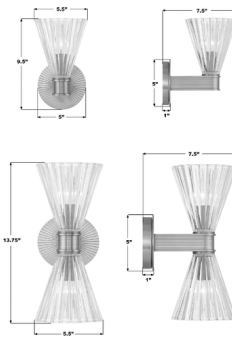

## Lotus Cone Wall Sconce

By Crystorama

### Description

The Lotus Cone Wall Sconce showcases the beauty of ribbed glass, designed to refract light with subtle texture and dimension. Paired with streamlined forms, these fixtures bring a balance of refinement and versatility, making them ideal for both contemporary and transitional interiors.

### Specifications

|                   |                                      |
|-------------------|--------------------------------------|
| COLOR             | Clear                                |
| BODY FINISH       | Luxe Gold                            |
| WATTAGE           | 9W                                   |
| DIMMER            | Standard 120V                        |
| DIMENSIONS        | 5.5"W x 9.5"H x 7.5"D                |
| BULB NOT INCLUDED | 1 x B10/Candelabra (E12)/9W/120V LED |
| COUNTRY OF ORIGIN | China                                |