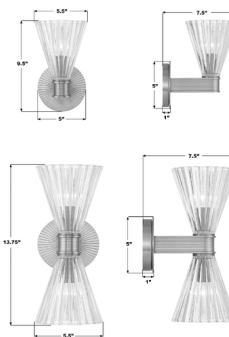

## Lotus Cone Wall Sconce

By Crystorama

### Description

The Lotus Cone Wall Sconce showcases the beauty of ribbed glass, designed to refract light with subtle texture and dimension. Paired with streamlined forms, these fixtures bring a balance of refinement and versatility, making them ideal for both contemporary and transitional interiors.

### Specifications

|                   |                                      |
|-------------------|--------------------------------------|
| COLOR             | Clear                                |
| BODY FINISH       | Luxe Gold                            |
| WATTAGE           | 9W                                   |
| DIMMER            | Standard 120V                        |
| DIMENSIONS        | 5.5"W x 9.5"H x 7.5"D                |
| BULB NOT INCLUDED | 1 x B10/Candelabra (E12)/9W/120V LED |
| COUNTRY OF ORIGIN | China                                |