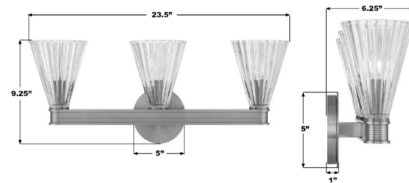

Lightology

lightology.com
866-954-4489
07-09-26

Project: _____

Company: _____

Location: _____ Fixture Type: _____

SPEC #: **CRY1525802**

Approved On: _____ Approved By: _____

Lotus Cone Bathroom Vanity Light By Crystorama

Description

The Lotus Cone Bathroom Vanity Light showcases the beauty of ribbed glass, designed to refract light with subtle texture and dimension. Paired with streamlined forms, these fixtures bring a balance of refinement and versatility, making them ideal for both contemporary and transitional interiors. Can be mounted up or down.

Shown in luxe gold / clear

Specifications

| | |
|-------------------|--------------------------------------|
| COLOR | Clear |
| BODY FINISH | Luxe Gold |
| WATTAGE | 27W |
| DIMMER | Standard 120V |
| DIMENSIONS | 23.5\"W x 9.25\"H x 6.25\"D |
| BULB NOT INCLUDED | 3 x B10/Candelabra (E12)/9W/120V LED |
| COUNTRY OF ORIGIN | China |