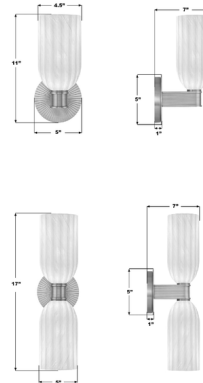

By Crystorama

Description

The Lotus Dome Wall Sconce showcases the beauty of ribbed glass, designed to refract light with subtle texture and dimension. Paired with streamlined forms, these fixtures bring a balance of refinement and versatility, making them ideal for both contemporary and transitional interiors.

Shown in luxe gold / white

Specifications

COLOR	White
BODY FINISH	Luxe Gold
WATTAGE	9W
DIMMER	Standard 120V
DIMENSIONS	5"W x 11"H x 7"D
BULB NOT INCLUDED	1 x B10/Candelabra (E12)/9W/120V LED
COUNTRY OF ORIGIN	China