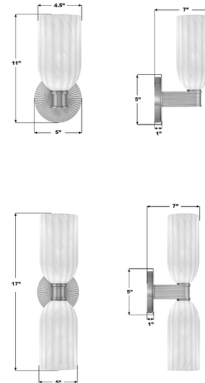

## Lotus Dome Wall Sconce

By Crystorama

### Description

The Lotus Dome Wall Sconce showcases the beauty of ribbed glass, designed to refract light with subtle texture and dimension. Paired with streamlined forms, these fixtures bring a balance of refinement and versatility, making them ideal for both contemporary and transitional interiors.

### Specifications

COLOR	White
BODY FINISH	Luxe Gold
WATTAGE	9W
DIMMER	Standard 120V
DIMENSIONS	5"W x 11"H x 7"D
BULB NOT INCLUDED	1 x B10/Candelabra (E12)/9W/120V LED
COUNTRY OF ORIGIN	China

CLICK TO VIEW PRODUCT