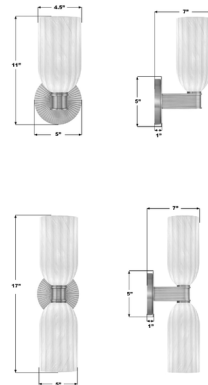

By Crystorama

Description

The Lotus Dome Wall Sconce showcases the beauty of ribbed glass, designed to refract light with subtle texture and dimension. Paired with streamlined forms, these fixtures bring a balance of refinement and versatility, making them ideal for both contemporary and transitional interiors.

Shown in polished nickel / white

Specifications

COLOR	White
BODY FINISH	Polished Nickel
WATTAGE	9W
DIMMER	Standard 120V
DIMENSIONS	5"W x 11"H x 7"D
BULB NOT INCLUDED	1 x B10/Candelabra (E12)/9W/120V LED
COUNTRY OF ORIGIN	China