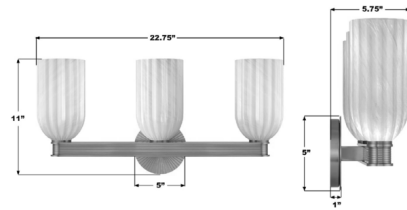

## Lotus Dome Bathroom Vanity Light By Crystorama

### Description

The Lotus Dome Bathroom Vanity Light showcases the beauty of ribbed glass, designed to refract light with subtle texture and dimension. Paired with streamlined forms, these fixtures bring a balance of refinement and versatility, making them ideal for both contemporary and transitional interiors. Can be mounted up or down.

### Specifications

COLOR	White
BODY FINISH	Luxe Gold
WATTAGE	27W
DIMMER	Standard 120V
DIMENSIONS	22.75"W x 11"H x 5.75"D
BULB NOT INCLUDED	3 x B10/Candelabra (E12)/9W/120V LED
COUNTRY OF ORIGIN	China

CLICK TO VIEW PRODUCT