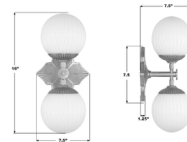

Description

The Orly Wall Sconce is distinguished by ribbed glass globes that add texture, dimension, and a softly diffused glow. With a balance of sculptural form and refined detailing, these fixtures bring versatile sophistication to a variety of interiors.

Shown in aged brass / clear

Specifications

COLOR	Clear
BODY FINISH	Aged Brass
WATTAGE	9W
DIMMER	Standard 120V
DIMENSIONS	7.5"W x 12"H x 7.5"D
BULB NOT INCLUDED	1 x B10/Candelabra (E12)/9W/120V LED
COUNTRY OF ORIGIN	China