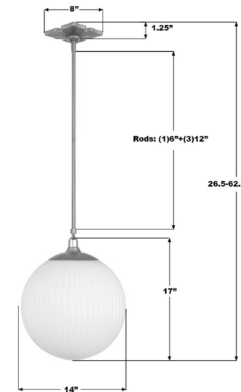

Description

The Orly Pendant is distinguished by ribbed glass globes that add texture, dimension, and a softly diffused glow. With a balance of sculptural form and refined detailing, these fixtures bring versatile sophistication to a variety of interiors.

Specifications

COLOR White
BODY FINISH Polished Nickel
WATTAGE 9W
DIMMER Standard 120V
DIMENSIONS 14"W x 17"H
BULB NOT INCLUDED 1 x A19/Medium (E26)/9W/120V LED
COUNTRY OF ORIGIN China

Technical Information

PRODUCT DIMENSIONS Downrods Included: (1) 6" and (3) 12" Stems

Shown in polished nickel / white

CLICK TO VIEW PRODUCT

Notes: