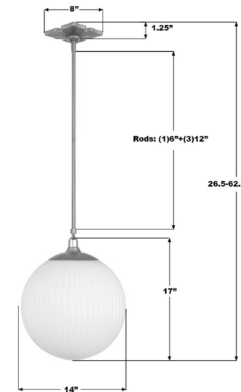

Description

The Orly Pendant is distinguished by ribbed glass globes that add texture, dimension, and a softly diffused glow. With a balance of sculptural form and refined detailing, these fixtures bring versatile sophistication to a variety of interiors.

Specifications

COLOR	White
BODY FINISH	Polished Nickel
WATTAGE	9W
DIMMER	Standard 120V
DIMENSIONS	14"W x 17"H
BULB NOT INCLUDED	1 x A19/Medium (E26)/9W/120V LED
COUNTRY OF ORIGIN	China

Technical Information

PRODUCT DIMENSIONS Downrods Included: (1) 6" and (3) 12" Stems

Shown in polished nickel / white

CLICK TO VIEW PRODUCT

Notes: