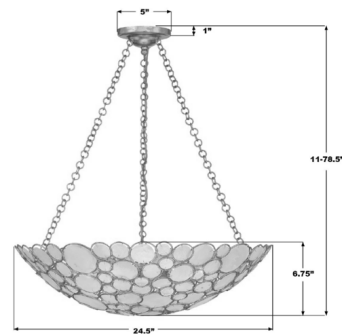

Description

The Palla Chandelier is an organic mix of glamour and elegance. Each frame is fitted with hand pinned organic, natural textured Capiz shells. Whether the look is rustic, boho, or a coastal vibe, this light is as versatile as it is stylish.

Shown in antique gold / capiz

Specifications

COLOR N/A
BODY FINISH Antique Gold / Capiz
WATTAGE 54W
DIMMER Standard 120V
DIMENSIONS 24.5"W x 6.75"H
BULB NOT INCLUDED 6 x B10/Candelabra (E12)/9W/120V LED
COUNTRY OF ORIGIN China

Technical Information

PRODUCT DIMENSIONS Chain Length: 72"

CLICK TO VIEW PRODUCT

Notes: