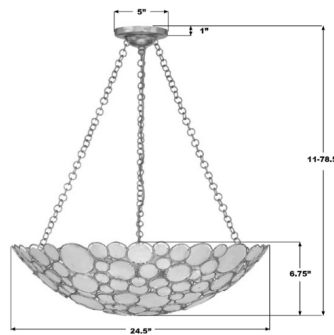

Description

The Palla Chandelier is an organic mix of glamour and elegance. Each frame is fitted with hand pinned organic, natural textured Capiz shells. Whether the look is rustic, boho, or a coastal vibe, this light is as versatile as it is stylish.

Shown in antique gold / capiz

Specifications

COLOR	N/A
BODY FINISH	Antique Gold / Capiz
WATTAGE	54W
DIMMER	Standard 120V
DIMENSIONS	24.5"W x 6.75"H
BULB NOT INCLUDED	6 x B10/Candelabra (E12)/9W/120V LED
COUNTRY OF ORIGIN	China

Technical Information

PRODUCT DIMENSIONS	Chain Length: 72"
--------------------	-------------------

CLICK TO VIEW PRODUCT

Notes: