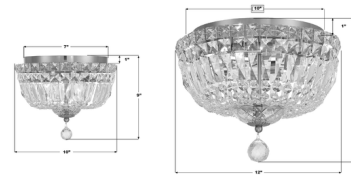

## Roslyn Semi Flush Ceiling Light By Crystorama

### Description

It doesn't get more glamorous than a crystal ceiling mount. It will be hard to ignore the Roslyn fixture when you walk into a room. Draped in an abundance of hand cut crystal jewels, this contemporary collection is a perfect statement to a living room, hallway, bathroom, or entry.

Shown in aged brass / clear