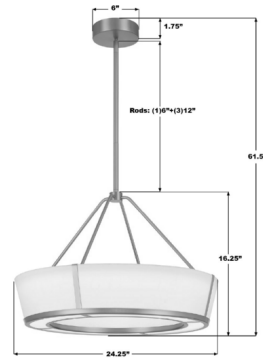

### Specifications

COLOR	White
BODY FINISH	Luxe Gold
WATTAGE	24W
DIMMER	Standard 120V
DIMENSIONS	24.25"W x 16.25"H
INTEGRATED LED MODULE	1 x LED/24W/120V LED
COUNTRY OF ORIGIN	China

### Technical Information

PRODUCT DIMENSIONS	Downrods Included: (1) 6" and (3) 12" Stems
LAMP LIFE	30000 hours
COLOR RENDERING	90 CRI
LAMP COLOR	3000K
LUMENS/WATT	41.67
LUMINOUS FLUX	1000 lumens

Shown in luxe gold / white