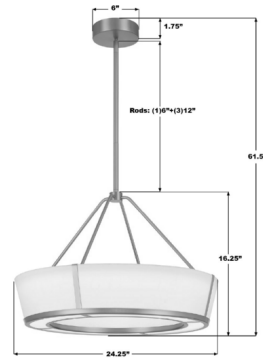

CLICK TO VIEW PRODUCT

Notes: