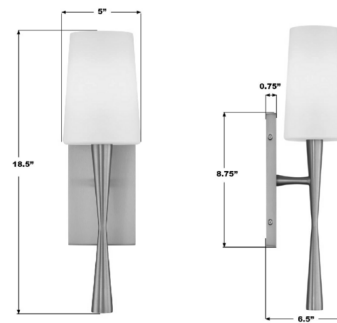

By Crystorama

Description

Both timeless and transitional, the minimalist design makes the Trenton Glass Wall Sconce ideal for any space in the home. The sleek glass shade and slender hourglass metal tail makes an immediate impression in any room. Mounted on a rectangular back plate, this light from the Trenton Collection is a fresh twist on a classic silhouette.

Shown in polished nickel / white

Specifications

COLOR	White
BODY FINISH	Polished Nickel
WATTAGE	9W
DIMMER	Standard 120V
DIMENSIONS	5"W x 18.5"H x 6.5"D
BULB NOT INCLUDED	1 x A19/Medium (E26)/9W/120V LED
COUNTRY OF ORIGIN	China