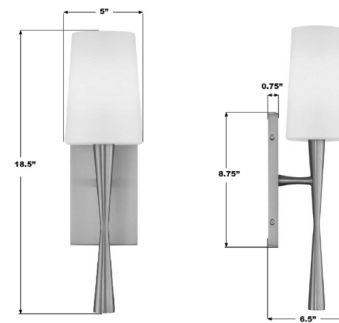

By Crystorama

Description

Both timeless and transitional, the minimalist design makes the Trenton Glass Wall Sconce ideal for any space in the home. The sleek glass shade and slender hourglass metal tail makes an immediate impression in any room. Mounted on a rectangular back plate, this light from the Trenton Collection is a fresh twist on a classic silhouette.

Shown in polished nickel / white

Specifications

COLOR	White
BODY FINISH	Polished Nickel
WATTAGE	9W
DIMMER	Standard 120V
DIMENSIONS	5"W x 18.5"H x 6.5"D
BULB NOT INCLUDED	1 x A19/Medium (E26)/9W/120V LED
COUNTRY OF ORIGIN	China