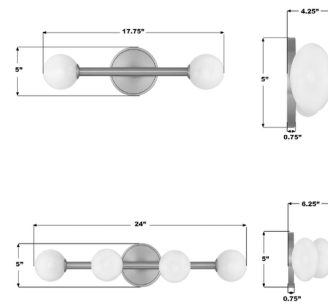

CLICK TO VIEW PRODUCT

Notes: