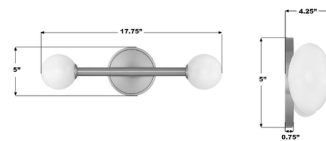

CLICK TO VIEW PRODUCT

Notes: