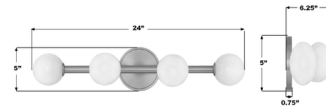

CLICK TO VIEW PRODUCT

Notes: