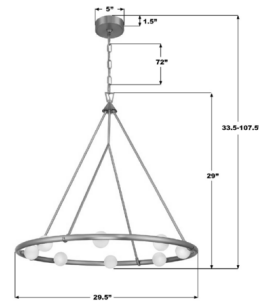

### Specifications

COLOR	White
BODY FINISH	Luxe Gold
WATTAGE	28W
DIMMER	Standard 120V
DIMENSIONS	29.5"W x 29.25"H x 29.5"D
BULB INCLUDED	8 x JCD/G9/3.5W/120V LED
COUNTRY OF ORIGIN	China

### Technical Information

PRODUCT DIMENSIONS	Chain Length: 72"
LAMP LIFE	30000 hours
COLOR RENDERING	80 CRI
LAMP COLOR	3000K
LUMENS/WATT	102.86
LUMINOUS FLUX	360 lumens

Shown in luxe gold / white

CLICK TO VIEW PRODUCT