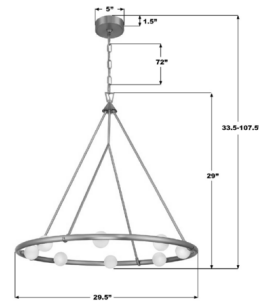

Specifications

COLOR White
BODY FINISH Luxe Gold
WATTAGE 28W
DIMMER Standard 120V
DIMENSIONS 29.5"W x 29.25"H x 29.5"D
BULB INCLUDED 8 x JCD/G9/3.5W/120V LED
COUNTRY OF ORIGIN China

Technical Information

PRODUCT DIMENSIONS Chain Length: 72"
LAMP LIFE 30000 hours
COLOR RENDERING 80 CRI
LAMP COLOR 3000K
LUMENS/WATT 102.86
LUMINOUS FLUX 360 lumens

Shown in luxe gold / white

CLICK TO VIEW PRODUCT

Notes: