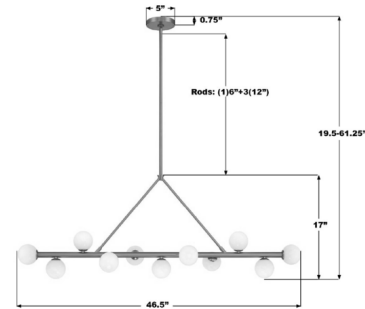

Specifications

COLOR	White
BODY FINISH	Luxe Gold
WATTAGE	38.5W
DIMMER	Standard 120V
DIMENSIONS	46.5"L x 7.75"W x 17"H
BULB INCLUDED	11 x JCD/G9/3.5W/120V LED
COUNTRY OF ORIGIN	China

Technical Information

PRODUCT DIMENSIONS	Downrods Included: (1) 6" and (3) 12" Stems
LAMP LIFE	30000 hours
COLOR RENDERING	80 CRI
LAMP COLOR	3000K
LUMENS/WATT	102.86
LUMINOUS FLUX	360 lumens

Shown in luxe gold / white

CLICK TO VIEW PRODUCT