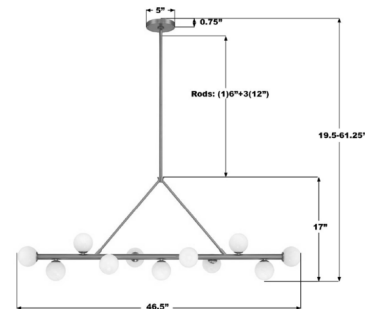

### Specifications

COLOR	White
BODY FINISH	Luxe Gold
WATTAGE	38.5W
DIMMER	Standard 120V
DIMENSIONS	46.5"L x 7.75"W x 17"H
BULB INCLUDED	11 x JCD/G9/3.5W/120V LED
COUNTRY OF ORIGIN	China

### Technical Information

PRODUCT DIMENSIONS	Downrods Included: (1) 6" and (3) 12" Stems
LAMP LIFE	30000 hours
COLOR RENDERING	80 CRI
LAMP COLOR	3000K
LUMENS/WATT	102.86
LUMINOUS FLUX	360 lumens

Shown in luxe gold / white