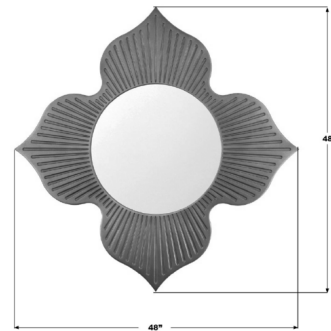

Lightology

lightology.com
866-954-4489
07-09-26

Project: _____

Company: _____

Location: _____ Fixture Type: _____

SPEC #: **CRY1525847**

Approved On: _____ Approved By: _____

Tullos Mirror By Crystorama

Description

The Tullos Mirror draws inspiration from a four-petal floral motif, brought to life with delicate inlaid detailing. Graceful yet structured, these fixtures evoke an artisanal quality that feels both decorative and refined, making them a versatile addition to a range of interiors.

Shown in burnished brass

Specifications

COLOR	N/A
BODY FINISH	Burnished Brass
WATTAGE	N/A
DIMMER	N/A
DIMENSIONS	48"W x 48"H x 1"D
BULB	N/A
COUNTRY OF ORIGIN	China

CLICK TO VIEW PRODUCT

Notes: