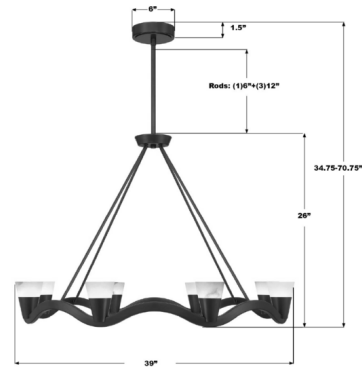

CLICK TO VIEW PRODUCT

Notes: