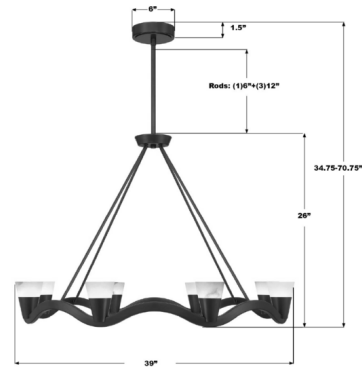

### Specifications

COLOR	Alabaster
BODY FINISH	Bronze
WATTAGE	40W
DIMMER	Standard 120V
DIMENSIONS	39"W x 26"H
INTEGRATED LED MODULE	8 x LED/5W/120V LED
COUNTRY OF ORIGIN	China

### Technical Information

PRODUCT DIMENSIONS	Downrods Included: (1) 6" and (3) 12" Stems
LAMP LIFE	30000 hours
COLOR RENDERING	90 CRI
LAMP COLOR	3000K
LUMENS/WATT	360.00
LUMINOUS FLUX	1800 lumens

Shown in bronze / alabaster