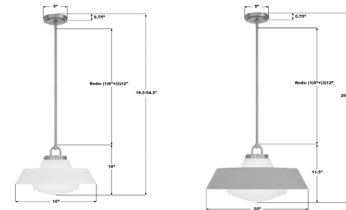

Description

The Xander Pendant features a playful, mid-century-inspired design with clean lines and fun pops of color. It has white opal glass and gold accents, creating a two-toned finish that adds a touch of whimsy. This versatile fixture can be used in various settings, making it a stylish and functional addition to any room.

Shown in vibrant gold / blush

Specifications

COLOR	Blush
BODY FINISH	Vibrant Gold
WATTAGE	9W
DIMMER	Standard 120V
DIMENSIONS	16"W x 10"H
BULB NOT INCLUDED	1 x A19/Medium (E26)/9W/120V LED
COUNTRY OF ORIGIN	China