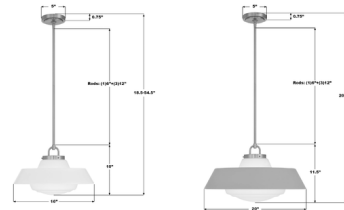

Description

The Xander Pendant features a playful, mid-century-inspired design with clean lines and fun pops of color. It has white opal glass and gold accents, creating a two-toned finish that adds a touch of whimsy. This versatile fixture can be used in various settings, making it a stylish and functional addition to any room.

Shown in vibrant gold / green

Specifications

| | |
|-------------------|----------------------------------|
| COLOR | Green |
| BODY FINISH | Vibrant Gold |
| WATTAGE | 9W |
| DIMMER | Standard 120V |
| DIMENSIONS | 16"W x 10"H |
| BULB NOT INCLUDED | 1 x A19/Medium (E26)/9W/120V LED |
| COUNTRY OF ORIGIN | China |