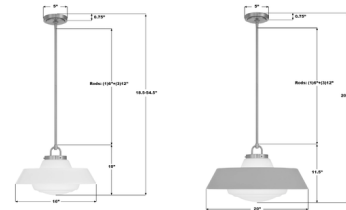

### Specifications

COLOR	White
BODY FINISH	Vibrant Gold
WATTAGE	9W
DIMMER	Standard 120V
DIMENSIONS	16\"W x 10\"H
BULB NOT INCLUDED	1 x A19/Medium (E26)/9W/120V LED
COUNTRY OF ORIGIN	China

### Technical Information

PRODUCT DIMENSIONS . . . . . Downrods Included: (1) 6\" and (3) 12\" Stems

CLICK TO VIEW PRODUCT

Notes: