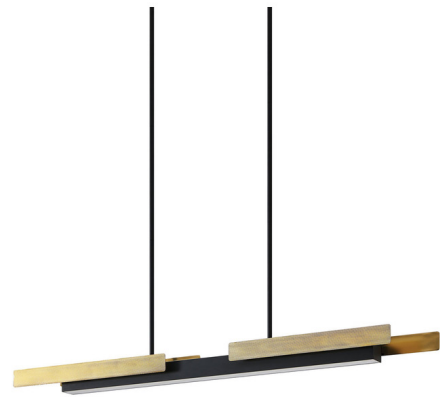

Lightology

lightology.com
866-954-4489
05-26-26

Project: _____

Company: _____

Location: _____ Fixture Type: _____

SPEC #: **TES1525869**

Approved On: _____ Approved By: _____

Grazia Linear Chandelier

By Thesis

Description

The Grazia Linear Chandelier embodies the elegance of modern jewelry design paired with the strength of industrial craftsmanship. The panels are superimposed onto its elongated frame, revealing fine knurled detailing that adds tactile depth. Featuring an integrated LED light source that emits both upward and downward illumination, Grazia creates a striking, sculptural presence over dining tables, islands, or workspaces.

Shown in brushed gold / matte black / white

Specifications

COLOR White
BODY FINISH Brushed Gold / Matte Black
WATTAGE 16W
DIMMER Standard 120V
DIMENSIONS 48"L x 4"W x 3"H
INTEGRATED LED MODULE 2 x LED/8W/120V LED
COUNTRY OF ORIGIN China

Technical Information

PRODUCT DIMENSIONS Rods Included: 3"(4), 6"(4), 12"(6)
LAMP LIFE 50000 hours
COLOR RENDERING 90 CRI
LAMP COLOR 3000K
LUMENS/WATT 395.88
LUMINOUS FLUX 3167 lumens

CLICK TO VIEW PRODUCT