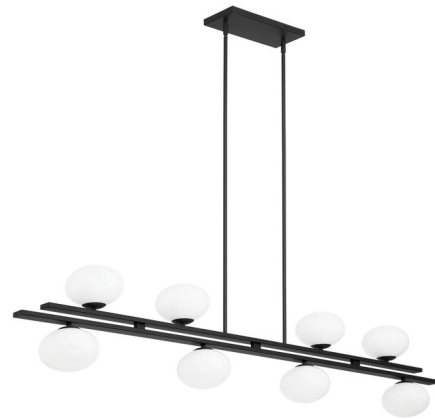

## Julep Linear Chandelier

By Thesis

### Description

The Julep linear chandelier redefines mid-century charm through a lens of contemporary sophistication. Each cased opal glass shade presents a graceful oval silhouette, positioned in an artful rhythm of asymmetry. The elongated form enhances the modern geometry of any dining or living space, creating a refined and visually balanced centerpiece.

Shown in matte black / opal

### Specifications

COLOR . . . . . Opal  
BODY FINISH . . . . . Matte Black  
WATTAGE . . . . . 36W  
DIMMER . . . . . Standard 120V  
DIMENSIONS . . . . . 64"L x 6"W x 11.25"H  
BULB NOT INCLUDED . . . . . 8 x JCD/G9/4.5W/120V LED  
COUNTRY OF ORIGIN . . . . . China