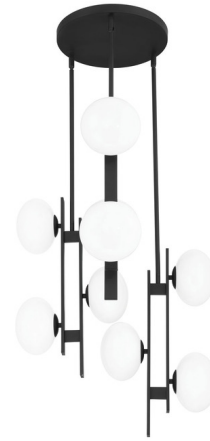

Lightology

lightology.com
866-954-4489
05-25-26

Project: _____

Company: _____

Location: _____ Fixture Type: _____

SPEC #: **TES1526259**

Approved On: _____ Approved By: _____

Julep Chandelier

By Thesis

Description

The Julep chandelier captures the essence of mid-century modern design with sculptural artistry and warmth. Oval cased opal glass shades float around in a dynamic arrangement, creating a dynamic interplay of balance and light. Perfect for open living spaces, this chandelier delivers both playful character and polished refinement.

Shown in matte black / opal

Specifications

COLOR Opal
BODY FINISH Matte Black
WATTAGE 40.5W
DIMMER Standard 120V
DIMENSIONS 22.25"W x 19.5"H x 22.25"D
BULB NOT INCLUDED 9 x JCD/G9/4.5W/120V LED
COUNTRY OF ORIGIN China