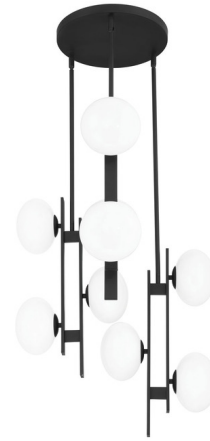

Lightology

lightology.com
866-954-4489
07-09-26

Project: _____

Company: _____

Location: _____ Fixture Type: _____

SPEC #: **TES1526259**

Approved On: _____ Approved By: _____

Julep Chandelier

By Thesis

Description

The Julep chandelier captures the essence of mid-century modern design with sculptural artistry and warmth. Oval cased opal glass shades float around in a dynamic arrangement, creating a dynamic interplay of balance and light. Perfect for open living spaces, this chandelier delivers both playful character and polished refinement.

Shown in matte black / opal

Specifications

COLOR Opal
BODY FINISH Matte Black
WATTAGE 40.5W
DIMMER Standard 120V
DIMENSIONS 22.25"W x 19.5"H x 22.25"D
BULB NOT INCLUDED 9 x JCD/G9/4.5W/120V LED
COUNTRY OF ORIGIN China