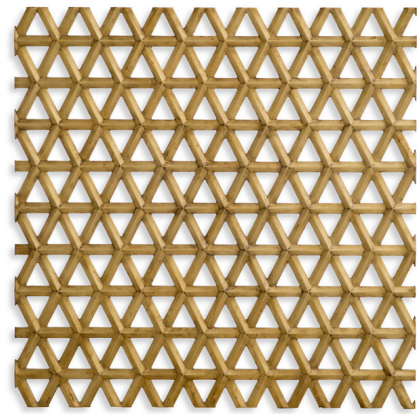

Lightology

lightology.com
866-954-4489
05-21-26

Project: _____

Company: _____

Location: _____ Fixture Type: _____

SPEC #: **EIC1526320**

Approved On: _____ Approved By: _____

Aureus Wall Object By Eichholtz

Description

Elevate your space with the impressive Wall Object Aureus. This striking three dimensional design is inspired by tapestry weaving and will add textural interest to any space. A vintage brass finish adds warmth and a timeless classic touch.

Shown in vintage brass

Specifications

COLOR	N/A
BODY FINISH	Vintage Brass
WATTAGE	N/A
DIMMER	N/A
DIMENSIONS	47.24"W x 47.24"H x 1.38"D
BULB	N/A
COUNTRY OF ORIGIN	India

CLICK TO VIEW PRODUCT

Notes: