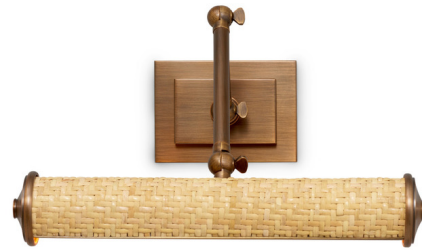

Lightology

lightology.com
866-954-4489
07-01-26

Project: _____

Company: _____

Location: _____ Fixture Type: _____

SPEC #: **EIC1526347**

Approved On: _____ Approved By: _____

Luca Picture Wall Light By Eichholtz

Description

The Luca Picture Wall Light blends natural texture with classic style. To create a sense of boho charm, rattan is wrapped around the shade for organic warmth adding life to the vintage brass form. An articulating arm allows for precise place of the shade, allowing light to be directed where needed. Perfect for over a piece of art, on a book shelf, or anywhere you need a flexible lighting solution.

Specifications

COLOR . . . . . Rattan
BODY FINISH . . . . . Antique Brass
WATTAGE 10W
DIMMER . . . . . Standard 120V
DIMENSIONS . . . . . 11.61"W x 3.35"H x 14.57"D
BULB NOT INCLUDED . . . . . 2 x B10/Candelabra (E12)/5W/120V LED
COUNTRY OF ORIGIN . . . . . China

Shown in antique brass / rattan

CLICK TO VIEW PRODUCT

Notes: