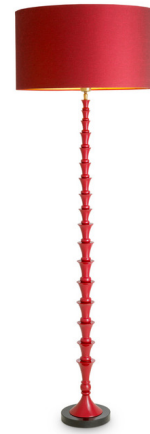

# Lightology

lightology.com  
866-954-4489  
05-17-26

Project: \_\_\_\_\_

Company: \_\_\_\_\_

Location: \_\_\_\_\_ Fixture Type: \_\_\_\_\_

SPEC #: **EIC1526531**

Approved On: \_\_\_\_\_ Approved By: \_\_\_\_\_

## Arabella Floor Lamp

By Eichholtz

### Description

Inspired by traditional bamboo furniture, the Arabella Floor Lamp features a sleek update to a timeless style. Turned wood pieces are stacked to create a repeating patterned stand and placed on a black marble base. The Bordeaux linen shade is made to look like silk, while the Off-White shade is made from recycled linen. On/off switch on cord.

### Specifications

COLOR	Bordeaux
BODY FINISH	Bordeaux
WATTAGE	5W
DIMMER	N/A
DIMENSIONS	6.69"W x 63.98"H
BULB NOT INCLUDED	1x A19/Medium (E26)/5W/120V LED
COUNTRY OF ORIGIN	India

CLICK TO VIEW PRODUCT

Notes: