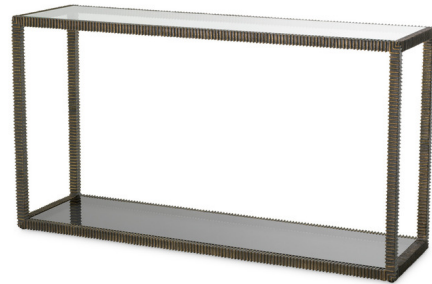

Lightology

lightology.com
866-954-4489
04-24-26

Project: _____

Company: _____

Location: _____ Fixture Type: _____

SPEC #: **EIC1526541**

Approved On: _____ Approved By: _____

Bethesda Console Table

By Eichholtz

Description

Part of collaboration with The Metropolitan Museum of Art, the Bethesda Console Table reflects the spirit and architecture of this famous New York institution. Its minimalist design features a bronze highlight frame and clear glass top, with a contrasting smoked glass base. With its stately lines and reflective materials, the Bethesda is the perfect art piece to display your mementos or art objects.

Shown in bronze / clear

Specifications

COLOR	Clear
BODY FINISH	Bronze
WATTAGE	N/A
DIMMER	N/A
DIMENSIONS	55.12"W x 30.12"H x 15.75"D
BULB	N/A
COUNTRY OF ORIGIN	Viet Nam

CLICK TO VIEW PRODUCT

Notes: