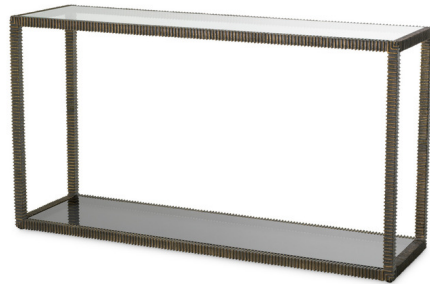

Lightology

lightology.com
866-954-4489
07-01-26

Project: _____

Company: _____

Location: _____ Fixture Type: _____

SPEC #: **EIC1526541**

Approved On: _____ Approved By: _____

Bethesda Console Table

By Eichholtz

Description

Part of collaboration with The Metropolitan Museum of Art, the Bethesda Console Table reflects the spirit and architecture of this famous New York institution. Its minimalist design features a bronze highlight frame and clear glass top, with a contrasting smoked glass base. With its stately lines and reflective materials, the Bethesda is the perfect art piece to display your mementos or art objects.

Specifications

COLOR	Clear
BODY FINISH	Bronze
WATTAGE	N/A
DIMMER	N/A
DIMENSIONS	55.12"W x 30.12"H x 15.75"D
BULB	N/A
COUNTRY OF ORIGIN	Viet Nam

Shown in bronze / clear

CLICK TO VIEW PRODUCT

Notes: