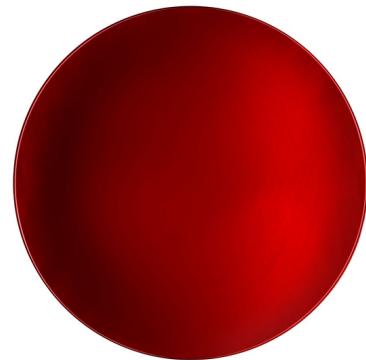

Lightology

lightology.com
866-954-4489
06-30-26

Project: _____

Company: _____

Location: _____ Fixture Type: _____

SPEC #: **FOS1526783**

Approved On: _____ Approved By: _____

Anoor Wall / Ceiling Light

By Foscarini

Description

The Anoor Wall / Ceiling Light features a circular silhouette that will bathe the wall or ceiling behind it in a warm halo of light. Subtle but impactful, Anoor can transform a space with understated elegance.

Shown in red

Specifications

COLOR N/A
BODY FINISH Red
WATTAGE 19W
DIMMER Standard 120V
DIMENSIONS 14.2"W x 14.2"H x 3.4"D
INTEGRATED LED MODULE 1 x LED/19W/120V LED

Technical Information

COLOR RENDERING 90 CRI
LAMP COLOR 2700K
LUMENS/WATT 111.16
LUMINOUS FLUX 2112 lumens