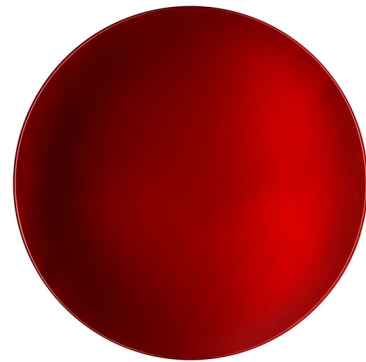

## Anoor Wall / Ceiling Light

By Foscarini

### Description

The Anoor Wall / Ceiling Light features a circular silhouette that will bathe the wall or ceiling behind it in a warm halo of light. Subtle but impactful, Anoor can transform a space with understated elegance.