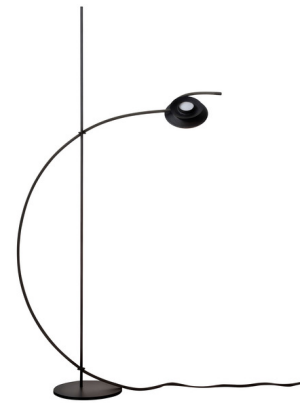

Lightology

lightology.com
866-954-4489
07-07-26

Project: _____

Company: _____

Location: _____ Fixture Type: _____

SPEC #: **ING1527278**

Approved On: _____ Approved By: _____

Ms. Bowjangles Floor Lamp

By Ingo Maurer

Description

The Ms. Bowjangles Floor Lamp is characterized by its arching stem made of a flexible steel spring covered in fabric which winds its way up a steel support rod and around the lampshade. Ms. Bowjangles' asymmetrical silhouette features clearly defined curves and lines that draw the eye towards its unique design. The lampshade can be easily rotated to aim its light and raised and lowered along the stem. The larger version includes both an uplight and downlight in the shade to provide ambient lighting as well as focused task lighting. The dimmer switch is located at the tip of the flexible cable in the small version, or as a foot dimmer switch in the larger version.

Specifications

COLOR . . . . . Olive
BODY FINISH . . . . . Black
WATTAGE 12W
DIMMER . . . . . Included
DIMENSIONS . . . . . 19.68"W x 35.43"H x 9.8"D
INTEGRATED LED MODULE . . . . . 1 x LED/12W/120V LED

Technical Information

PRODUCT DIMENSIONS . . . . . Cord Length: 98.4"
LAMP LIFE . . . . . 25000 hours
COLOR RENDERING . . . . . 90 CRI
LAMP COLOR 2700K
LUMENS/WATT 115.00
LUMINOUS FLUX . . . . . 1380 lumens

Shown in black / olive