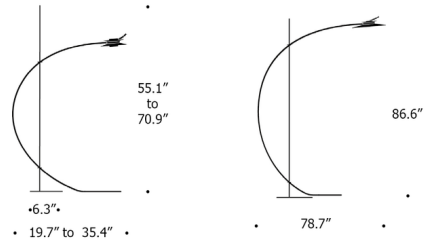

CLICK TO VIEW PRODUCT

Notes: