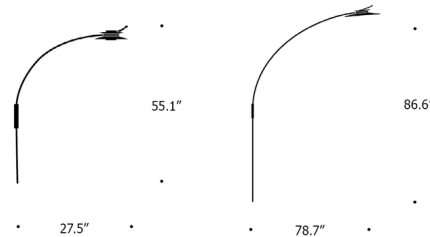

CLICK TO VIEW PRODUCT

Notes: