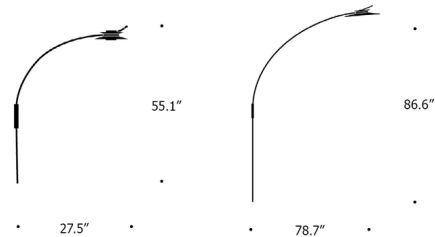

CLICK TO VIEW PRODUCT

Notes: