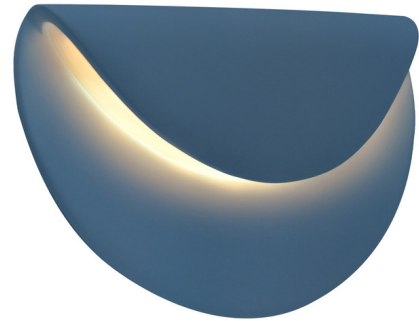

## Ambiance Petal Wall Sconce

By Justice Design

### Description

Simple yet elegant, the Ambiance Petal Wall Sconce is a shining example of minimalist design. A ceramic disc is folded over to form an abstract crescent moon, with a soft, warm silver of light. Choose from an array of finishes to match any decor. This sconce is perfect for a dining room, hallway, or anywhere you need a touch of understated style.

Shown in midnight sky

### Specifications

COLOR	N/A
BODY FINISH	Midnight Sky
WATTAGE	9W
DIMMER	Low Voltage Electronic
DIMENSIONS	13.25"W x 8.75"H x 2.25"D
INTEGRATED LED MODULE	1 x LED/9W/120V LED
COUNTRY OF ORIGIN	United States