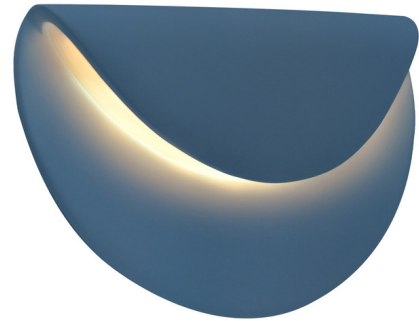

Lightology

lightology.com
866-954-4489
07-01-26

Project: _____

Company: _____

Location: _____ Fixture Type: _____

SPEC #: **JUS1528202**

Approved On: _____ Approved By: _____

Ambiance Petal Wall Sconce

By Justice Design

Description

Simple yet elegant, the Ambiance Petal Wall Sconce is a shining example of minimalist design. A ceramic disc is folded over to form an abstract crescent moon, with a soft, warm silver of light. Choose from an array of finishes to match any decor. This sconce is perfect for a dining room, hallway, or anywhere you need a touch of understated style.

Shown in midnight sky

Specifications

COLOR	N/A
BODY FINISH	Midnight Sky
WATTAGE	9W
DIMMER	Low Voltage Electronic
DIMENSIONS	13.25"W x 8.75"H x 2.25"D
INTEGRATED LED MODULE	1 x LED/9W/120V LED
COUNTRY OF ORIGIN	United States